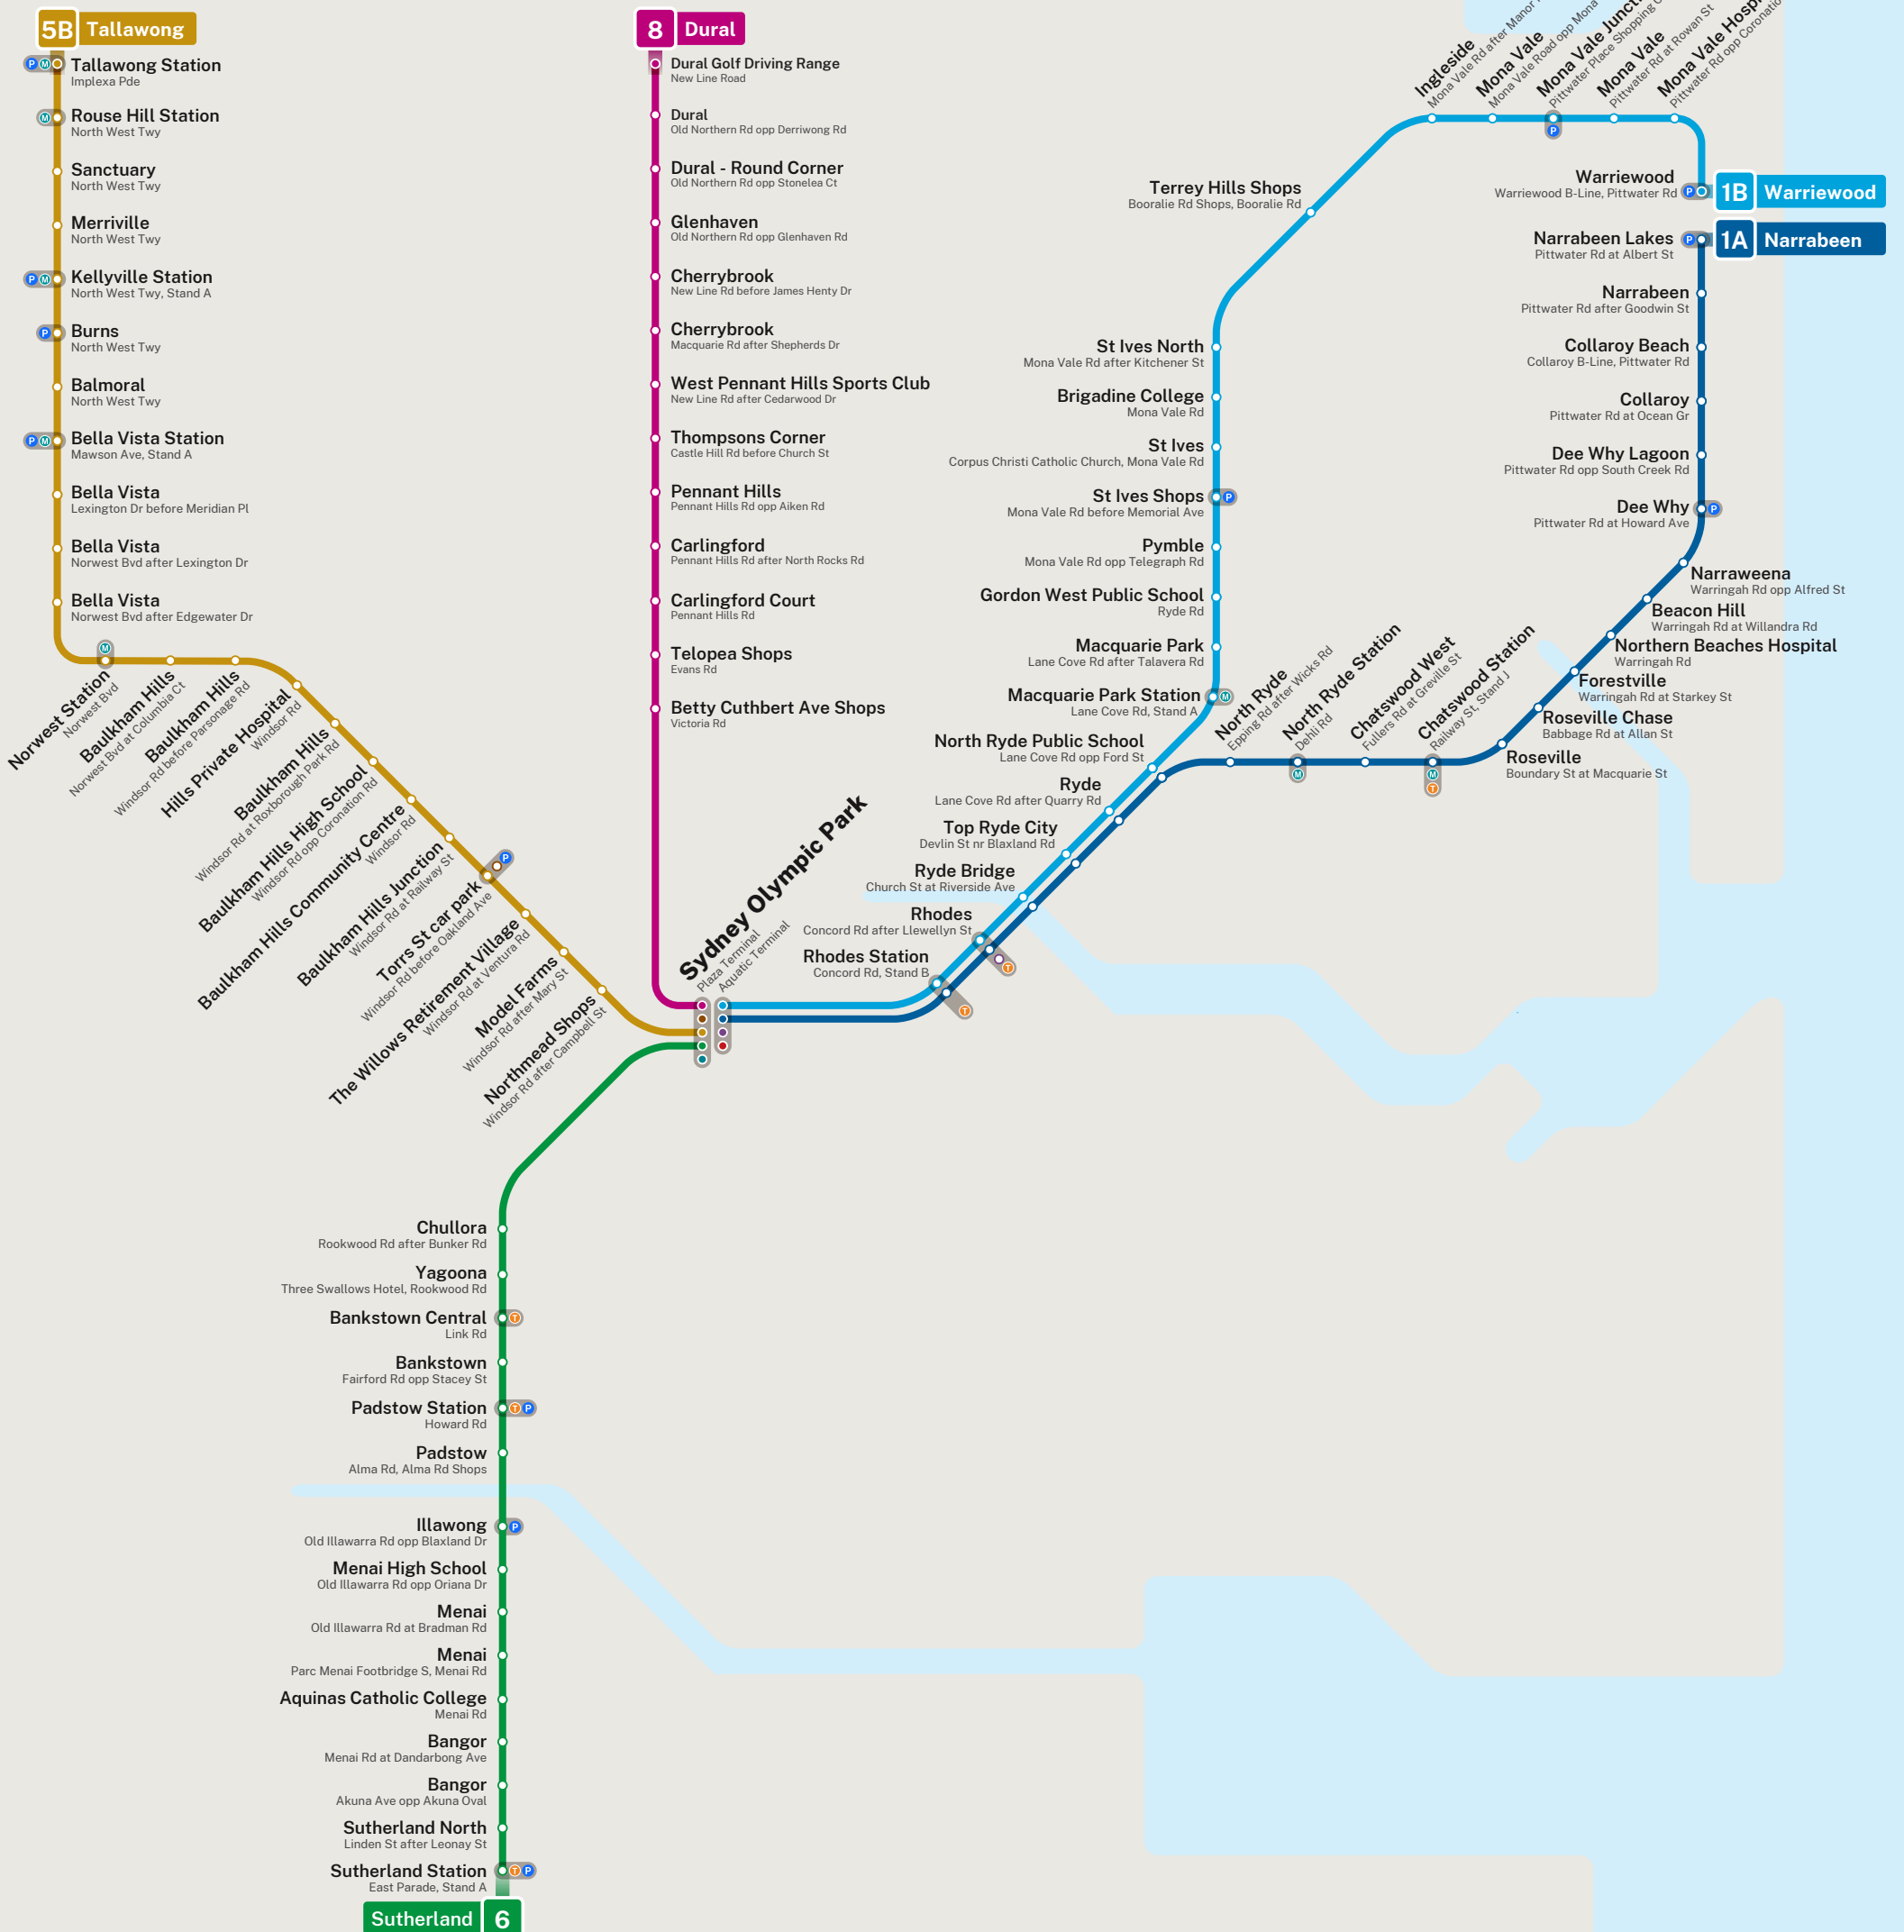

Sydney Olympic Park Major Event Buses

Pearl Jam concert - Saturday 23 November

B Bus

Sydney Olympic Park Major Event Buses

1A Narrabeen
via Chatswood,
Frenchs Forest & Dee Why

1B Warriewood
via Macquarie Park,
West Pymble and St Ives

5B Tallawong
via Northmead, Norwest
and North-West Twy

6 Sutherland
via Bankstown,
Bangor and Menai

8 Dural
via Carlingford
and Cherrybrook

Check timetables and trip planners
for services and connections